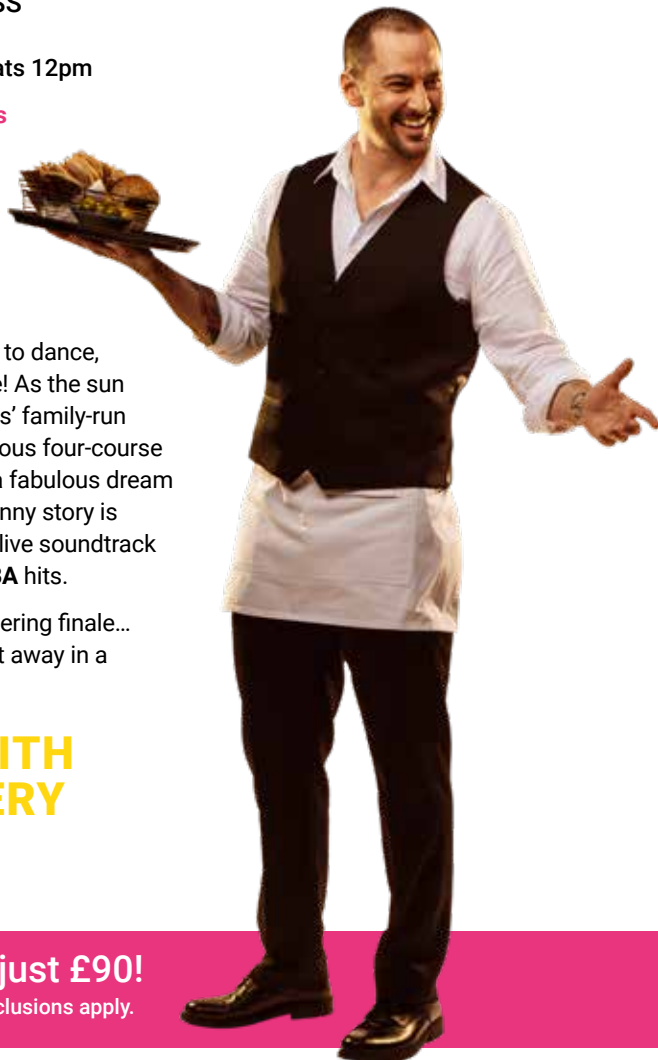

MAMMA MIA! THE PARTY

GROUP SEATS from just £90!

Available on Tier A and B seating. Exclusions apply.

PRETTY WOMAN: THE MUSICAL

Savoy Theatre
Savoy Ct, Strand, London WC2R 0ET

Booking until 3 Sep 2022
Tue - Sat 7.30pm
Wed, Sat & Sun mats 2.30pm

Running time: 2hrs 20mins inc. interval

One of Hollywood's most beloved
romantic stories of all time is now
'a dazzling new stage show'
(Daily Express).

Pretty Woman: The Musical features
direction and choreography by
two-time Tony Award® winner
Jerry Mitchell (*Kinky Boots*,
Legally Blonde, *Hairspray*), an
original *'blazing rock score'* (Daily
Mail) score by Grammy® winner
Bryan Adams and **Jim Vallance**
(*'Summer of '69'*, *'Heaven'*) and
a book by the movie's legendary
director **Garry Marshall** and
screenwriter **J.F. Lawton**.